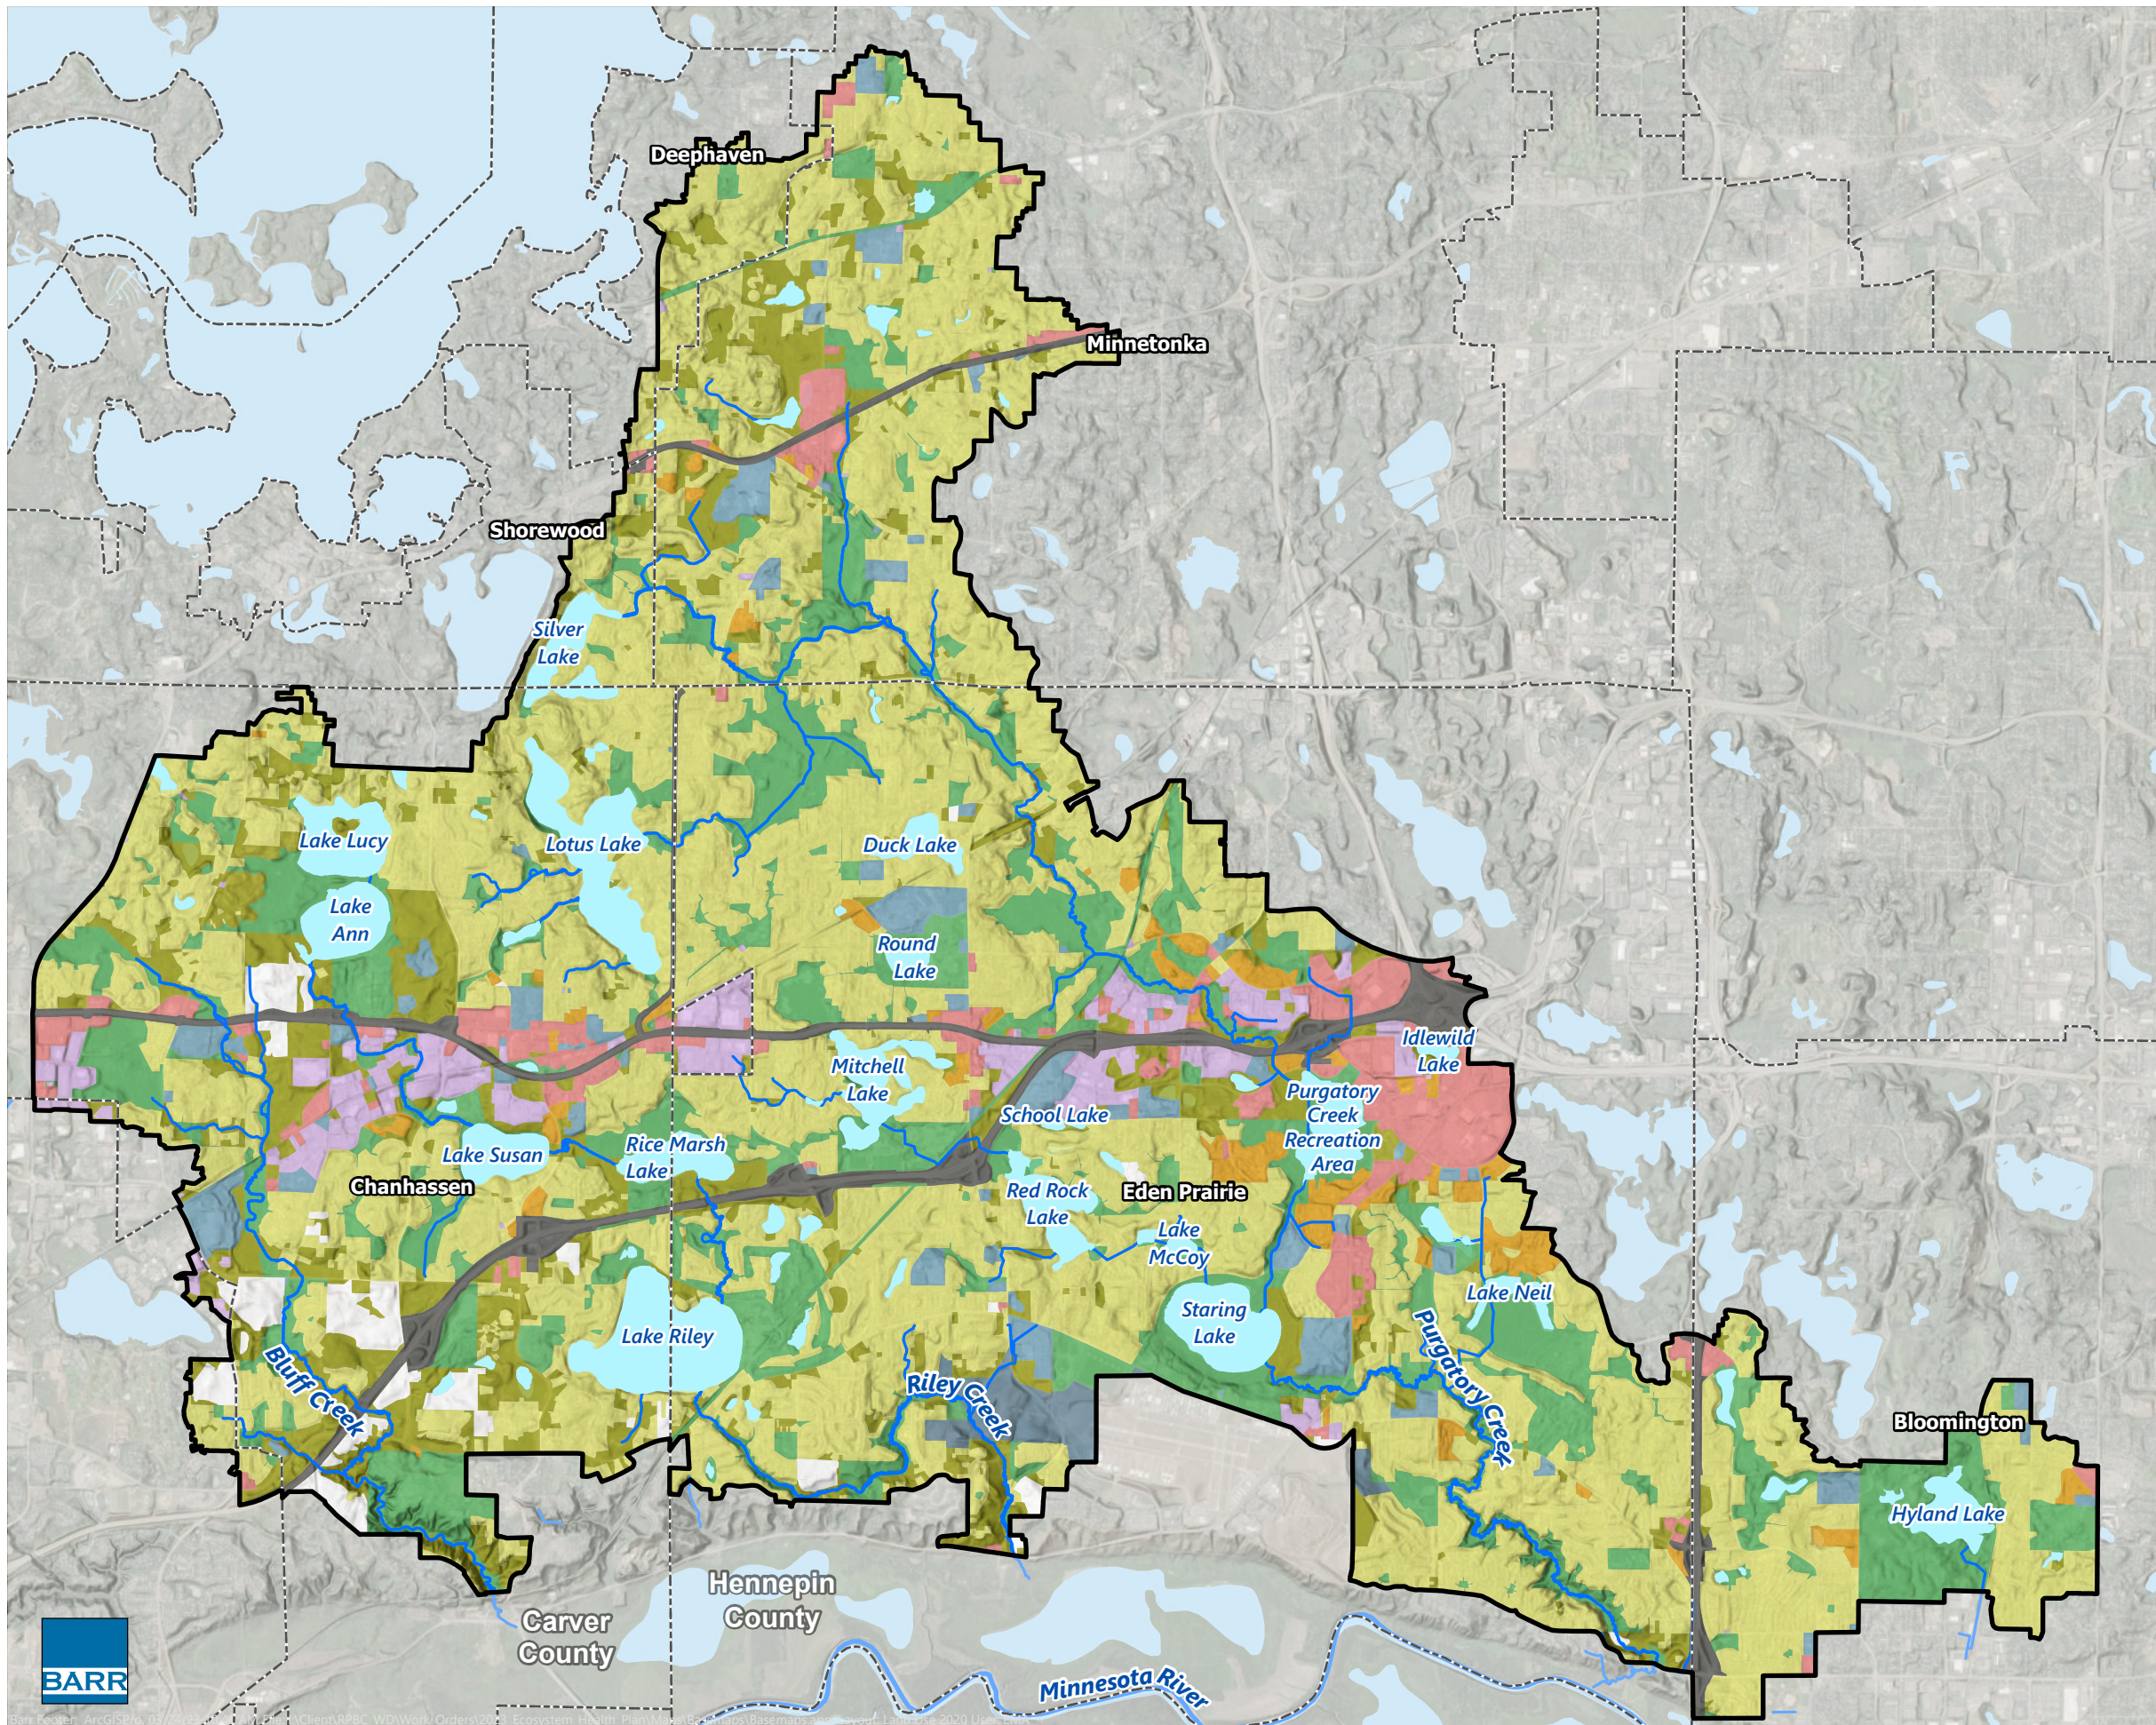

LAND USE 2020

- District Legal Boundary
- 2020 Land Use (MetCouncil)
 - Single Family
 - Multifamily & Mixed Use Residential
 - Commercial
 - Industrial
 - Institutional
 - Park, Recreational, or Preserve
 - Major Highway
 - Airport
 - Agricultural
 - Undeveloped
 - Water

Data Source: MetCouncil, 2020